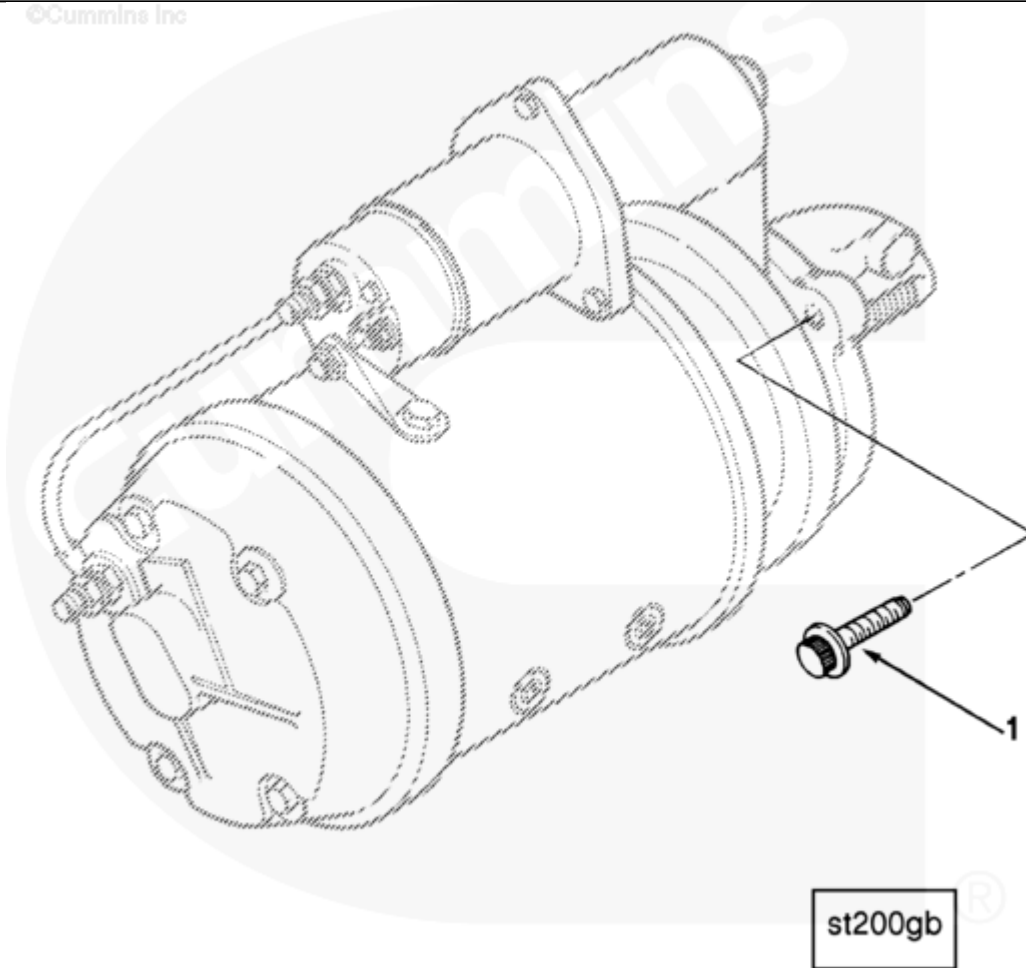

Parts Catalog - Option Detail

Electronic Parts Catalog - Option Detail				
Option	Group	Graphic	Film Card	Date
SM2704-05	13.05.1	st200gb	II	16-NOV-04
Engines	ISM CM570, ISM CM570/870, ISM CM875, ISM CM876, ISM CM876 E, ISM11 CM876 M103, ISM11 CM876 SN, M11 CELECT, M11 CELECT PLUS, M11 MECHANICAL, QSM11 CM570, QSM11 CM876			

©Cummins Inc

[SMALL](#) | [MEDIUM](#) | [LARGE](#)

Cart	Ref No	Part Number	Part Description	Required	Remarks
View My Cart					
		SM2704-05	Starter Mounting		
					Starter Mounting
					Starting Motor Mounting
					Screws: SAE

					Clutch Type Provision: Dry
<input type="checkbox"/>	1	3103427	Twelve Point Cap Screw	3	

© 2019 Cummins Inc., Box 3005, Columbus, IN 47202-3005 U.S.A.
 Terms of Use and Disclaimers | Recommended System Requirements
 Need Assistance? Please click on the Contact Us button in the top right corner of any page.